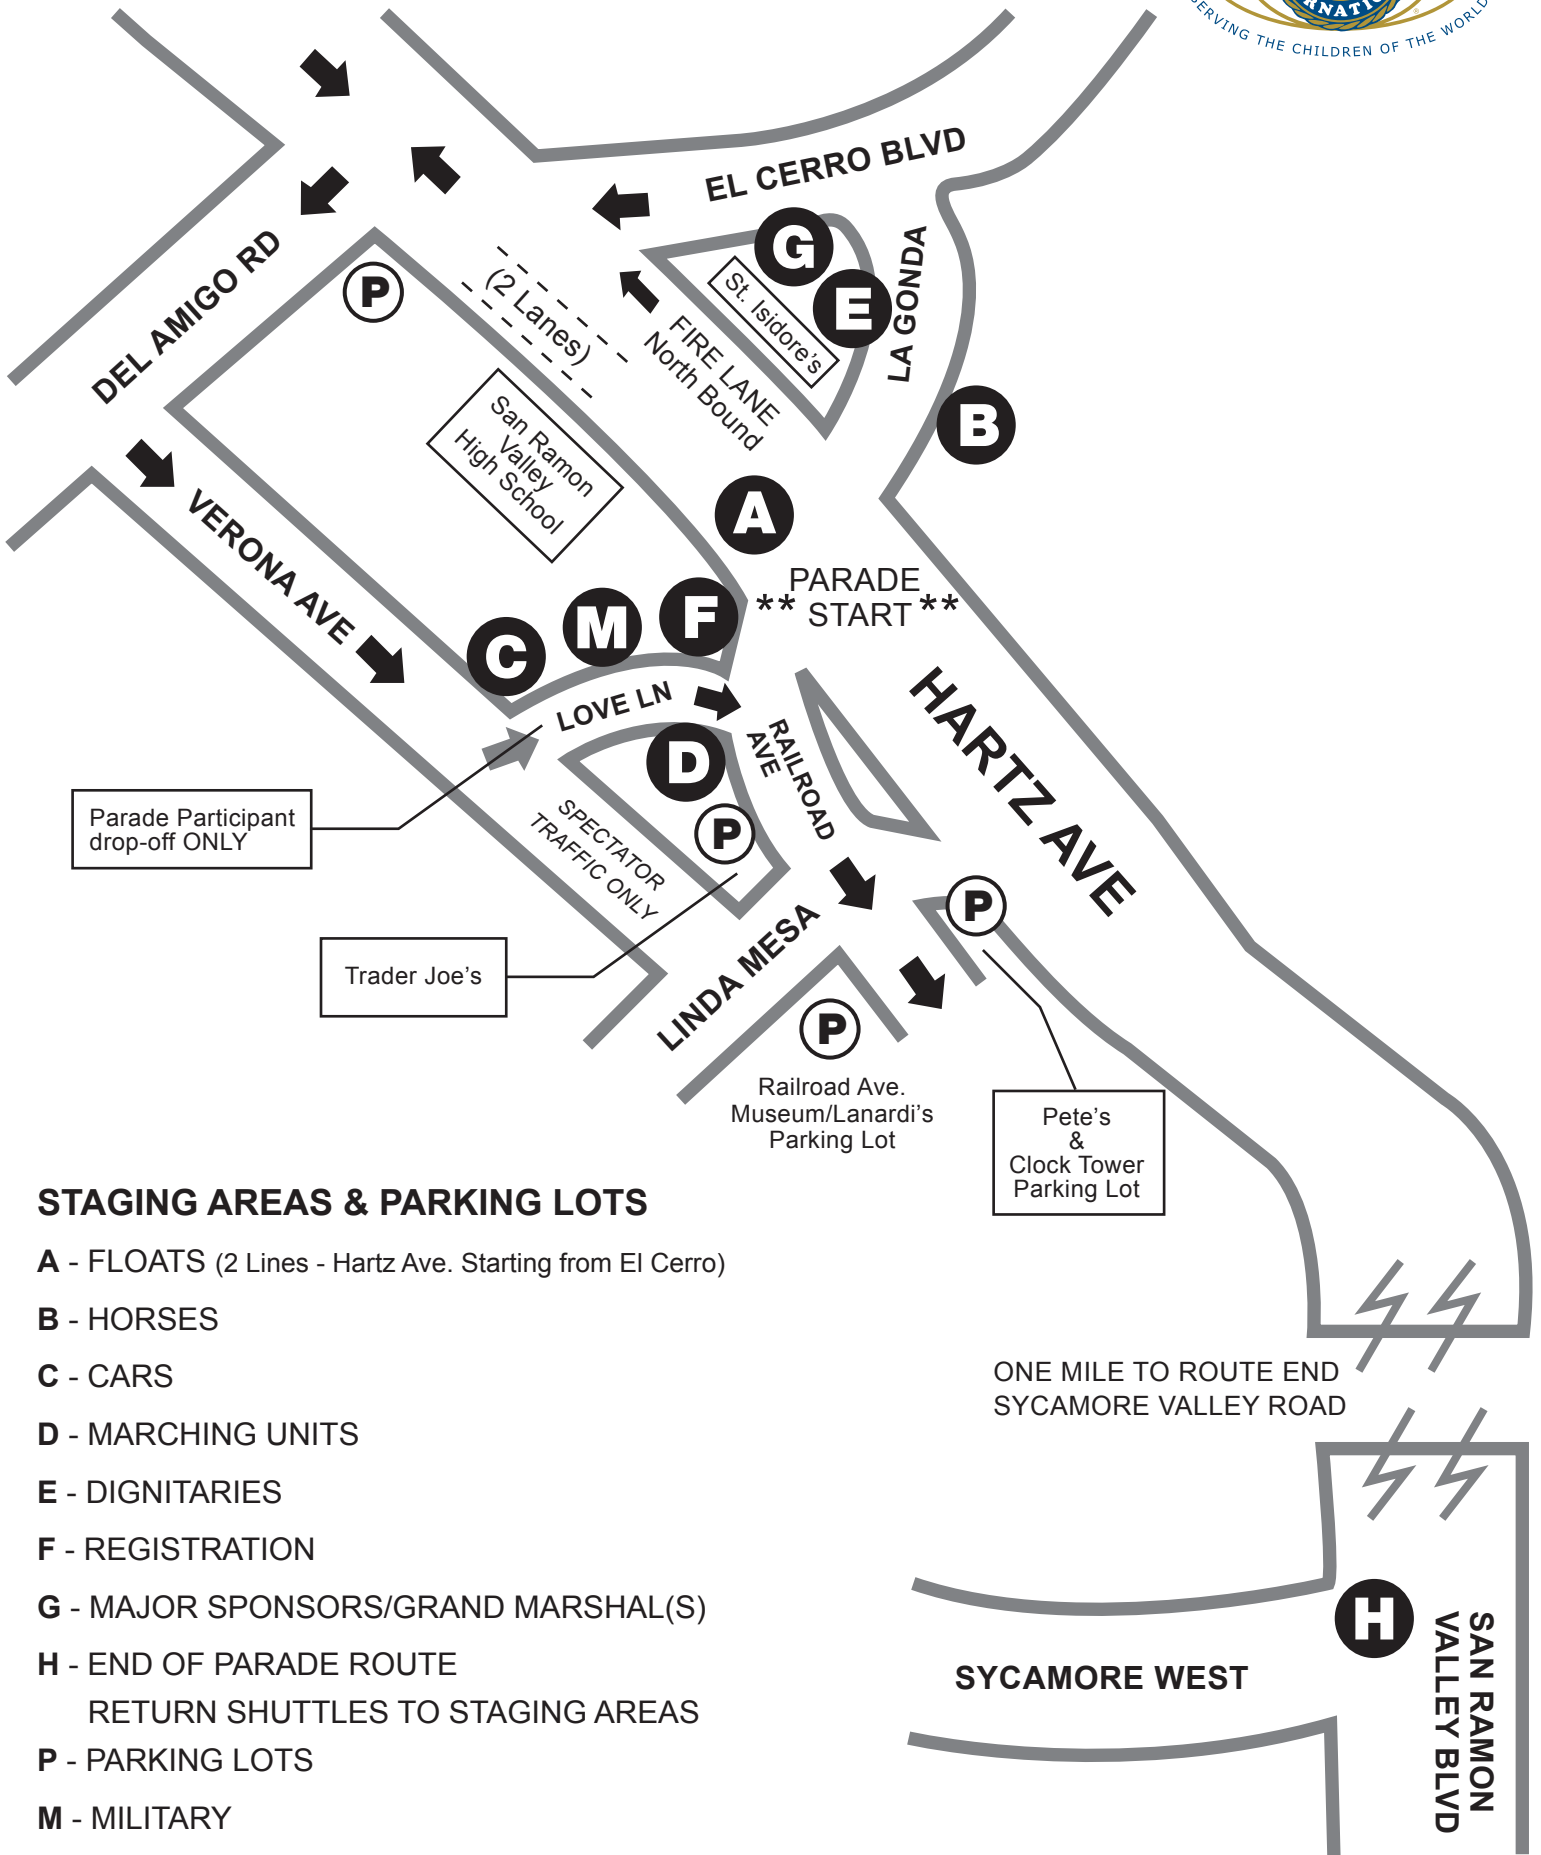

2012 KIWANIS-DANVILLE 4TH OF JULY PARADE PARADE ENTRANT, STAGING AREAS & PARKING LOT MAP

STAGING AREAS & PARKING LOTS

- A - FLOATS (2 Lines - Hartz Ave. Starting from El Cerro)
- B - HORSES
- C - CARS
- D - MARCHING UNITS
- E - DIGNITARIES
- F - REGISTRATION
- G - MAJOR SPONSORS/GRAND MARSHAL(S)
- H - END OF PARADE ROUTE
RETURN SHUTTLES TO STAGING AREAS
- P - PARKING LOTS
- M - MILITARY