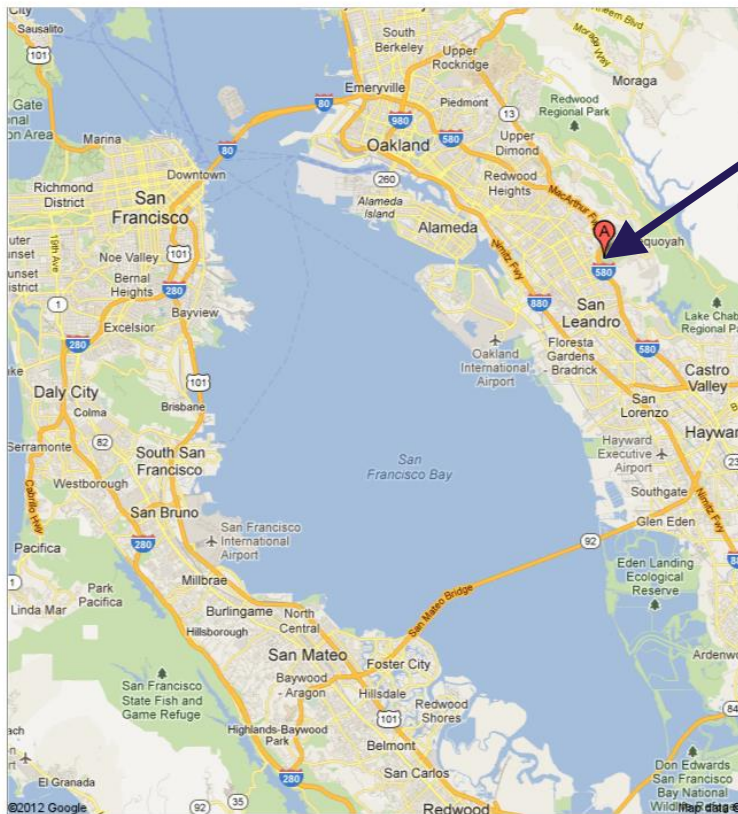

Bedtime with the Beasts

How to Find the Zoo

By Car or Bus From

- **Contra Costa County:** Take Highway 24 west to Highway 13, toward Hayward 580 east. Take 580 east to the Golf Links Road/98th Street exit. Turn left at the signal, turning under the overpass. The Zoo entrance is on the right.
- **San Francisco:** Take 80 east to 580 Hayward/Stockton. Exit on Golf Links Road/98th Street exit. Turn left at the signal, turning under the overpass. The Zoo entrance is on the right.
- **San Jose:** Take 880 north to Highway 238 east. Take 580 west to the Golf Links Road/98th Street exit. Turn right at the signal, and the Zoo entrance is on the right

Oakland Zoo
9777 Golf Links Road
Oakland, CA 94605